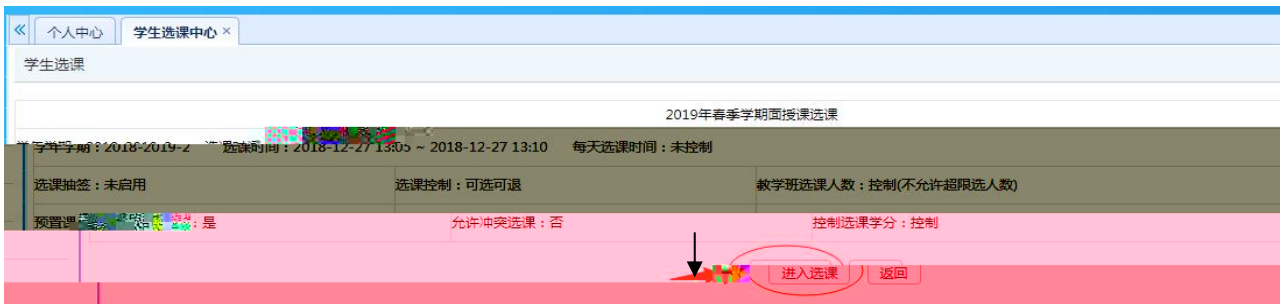

温馨提示: 推荐使用IE9以上浏览器以及360极速模式。

视觉的数学一体化平台

选课学分情况

公选课选课

本学期选课学分/门数要求及已选情况							
	最高总学分	专业内跨年级选课(控制)		跨专业选课(控制)		校公共选修课选课(控制)	
		学分	门数	学分	门数	学分	门数
设置(控制)要求	不控制	不控制	不控制	不控制	不控制	2	1
已选统计	20.0	0.0	0	0.0	0	0.0	0

This screenshot shows a web-based course selection interface. At the top, there are navigation tabs for '选课学分情况' and '公选课选课', and a '安全退出选课' button on the right. The main area is a grid of course options. The grid is mostly dark blue, with some rows highlighted in light blue and others in green. The text within the grid is small and difficult to read, but it appears to be organized into columns representing different course attributes.

This screenshot shows a browser window displaying a course selection page. The address bar shows the URL '42.49.134.163:2001...'. The page header includes the course ID '13003091', the course name '哲学、教育、人生', the instructor '高飞', the schedule '2-15周 星期二 9-10节', the location '第二实验楼A106', and the credit '西院 80'. The page also shows '人文社科' and '选课' tabs. The main content area is a grid of course options. A red box highlights a specific course entry in the grid. The grid is mostly dark blue, with some rows highlighted in light blue and others in green. The text within the grid is small and difficult to read, but it appears to be organized into columns representing different course attributes.